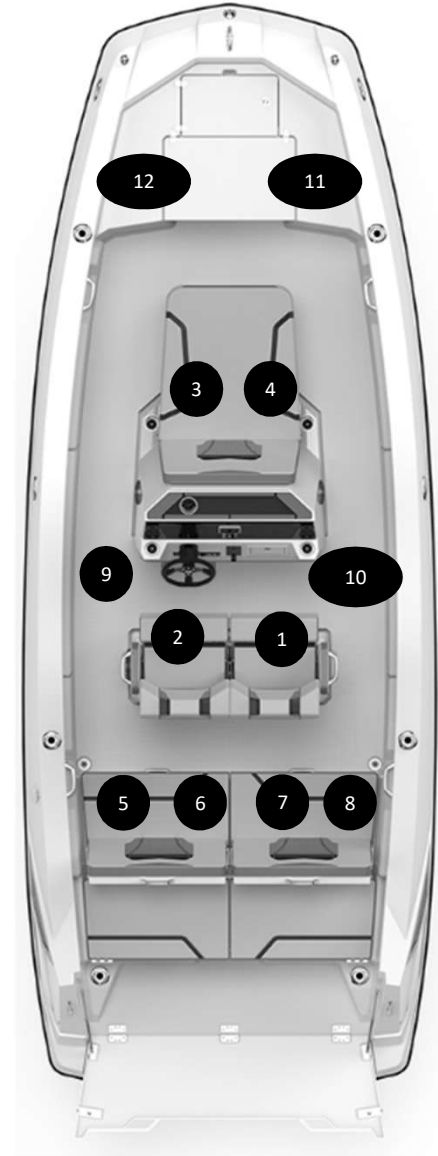

**RBH OCCUPENT POSITIONS
MODEL YEAR 2026**

SCARAB JET BOATS

SA
165

SB
195

Note:

Capacity may be affected by where the vessel is registered
Boat may have more seating than capacity, see tag on board.
Numbers do not represent sequence of proper loading
Drawings not to scale

SCARAB JET BOATS

SL
205

seat

SC
215

seat

Note:
Capacity may be affected by where the vessel is registered
Boat may have more seating than capacity, see tag on board.
Numbers do not represent sequence of proper loading
Drawings not to scale

SCARAB JET BOATS

SG
235

SJ
235 OPEN

Note:
Capacity may be affected by where the vessel is registered
Boat may have more seating than capacity, see tag on board.
Numbers do not represent sequence of proper loading
Drawings not to scale

SCARAB JET BOATS

SD
255

SF
255 OPEN

Note:
Capacity may be affected by where the vessel is registered
Boat may have more seating than capacity, see tag on board.
Numbers do not represent sequence of proper loading
Drawings not to scale