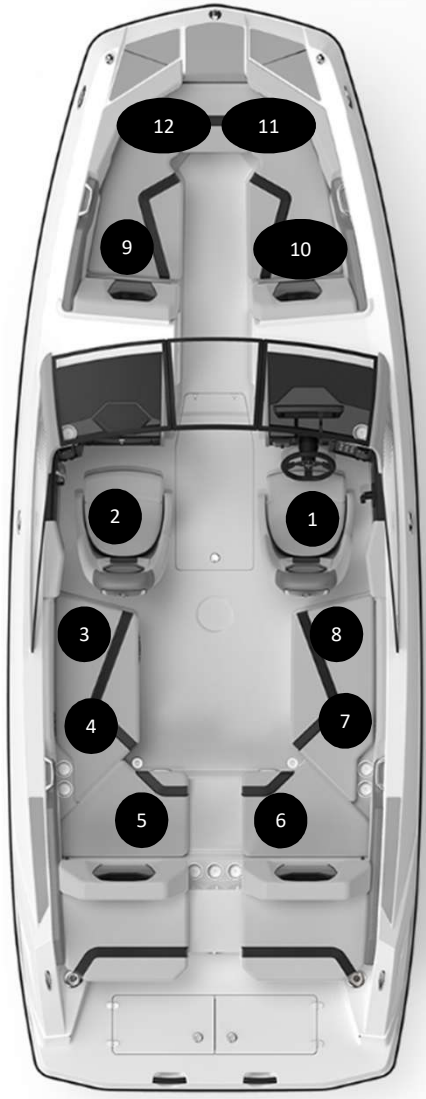

**RBH OCCUPENT POSITIONS
MODEL YEAR 2026**

SCARAB JET BOATS

SA
165

SB
195

Note:

Capacity may be affected by where the vessel is registered
Boat may have more seating than capacity, see tag on board.
Numbers do not represent sequence of proper loading
Drawings not to scale

SCARAB JET BOATS

SL
205

seat

SC
215

seat

Note:
Capacity may be affected by where the vessel is registered
Boat may have more seating than capacity, see tag on board.
Numbers do not represent sequence of proper loading
Drawings not to scale

SCARAB JET BOATS

SG
235

SJ
235 OPEN

Note:
Capacity may be affected by where the vessel is registered
Boat may have more seating than capacity, see tag on board.
Numbers do not represent sequence of proper loading
Drawings not to scale