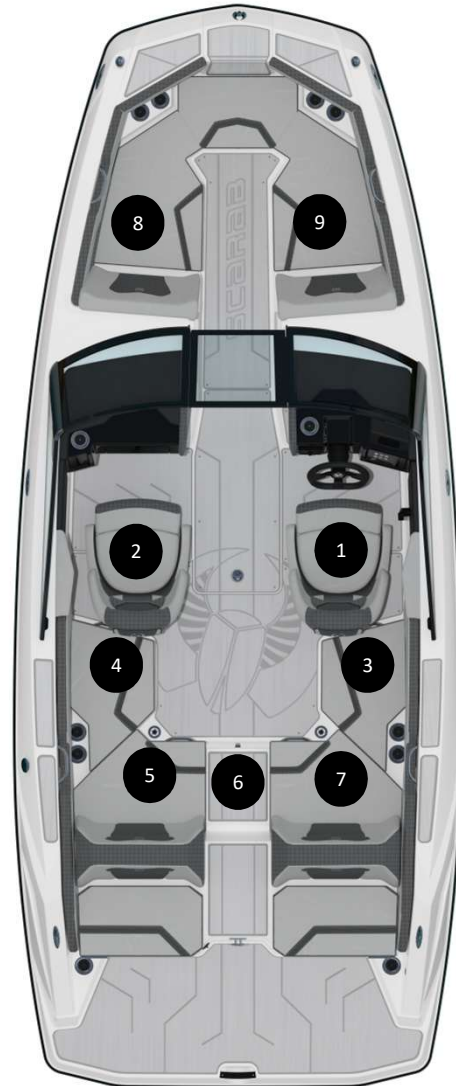

**RBH OCCUPENT POSITIONS
MODEL YEAR 2026**

SCARAB JET BOATS

SA
165

SB
195

Note:

Capacity may be affected by where the vessel is registered
Boat may have more seating than capacity, see tag on board.
Numbers do not represent sequence of proper loading
Drawings not to scale

SCARAB JET BOATS

SL
205

seat

SC
215

seat

Note:
Capacity may be affected by where the vessel is registered
Boat may have more seating than capacity, see tag on board.
Numbers do not represent sequence of proper loading
Drawings not to scale

SCARAB JET BOATS

SG
235

SJ
235 OPEN

Note:
Capacity may be affected by where the vessel is registered
Boat may have more seating than capacity, see tag on board.
Numbers do not represent sequence of proper loading
Drawings not to scale