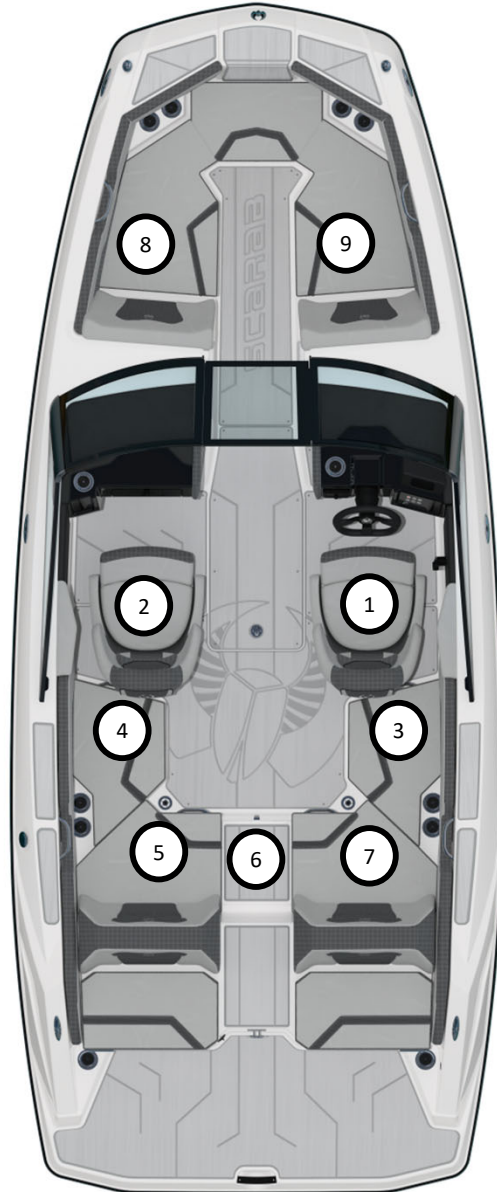

SCARAB JET BOATS

SA
165

SB
195

Note:

Capacity may be affected by where the vessel is registered
Boat may have more seating than capacity, see tag on board.
Numbers do not represent sequence of proper loading
Drawings not to scale

SCARAB JET BOATS

SL
205

SC
215

Note:

Capacity may be affected by where the vessel is registered
Boat may have more seating than capacity, see tag on board.
Numbers do not represent sequence of proper loading
Drawings not to scale

SCARAB JET BOATS

**SG
235**

**SJ
235 OPEN**

Note:
Capacity may be affected by where the vessel is registered
Boat may have more seating than capacity, see tag on board.
Numbers do not represent sequence of proper loading
Drawings not to scale