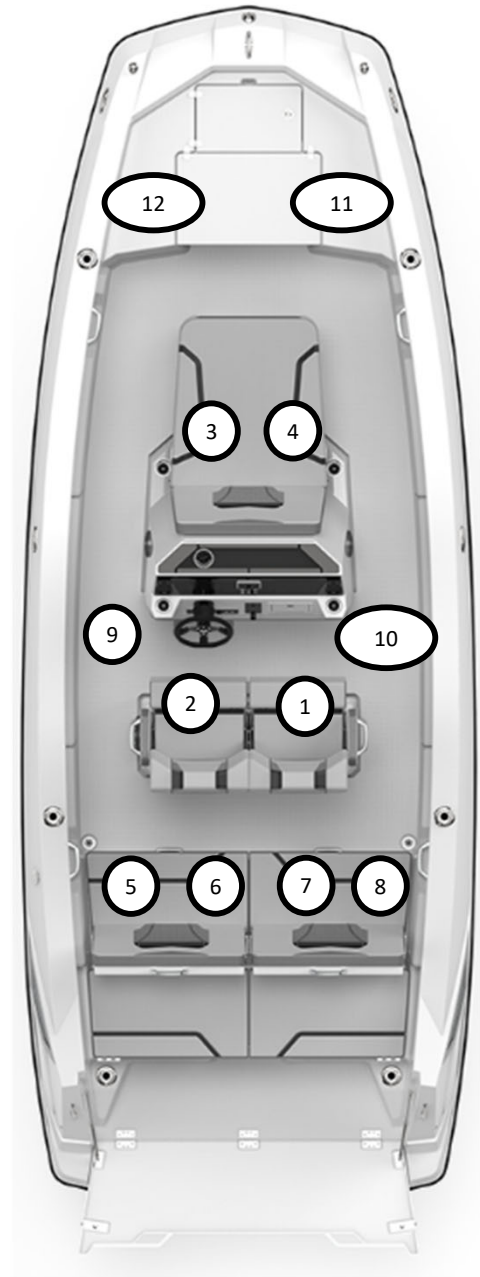

SCARAB JET BOATS

SA
165

SB
195

Note:

Capacity may be affected by where the vessel is registered
Boat may have more seating than capacity, see tag on board.
Numbers do not represent sequence of proper loading
Drawings not to scale

SCARAB JET BOATS

SL
205

SC
215

Note:

Capacity may be affected by where the vessel is registered
Boat may have more seating than capacity, see tag on board.
Numbers do not represent sequence of proper loading
Drawings not to scale

SCARAB JET BOATS

**SG
235**

**SJ
235 OPEN**

Note:
Capacity may be affected by where the vessel is registered
Boat may have more seating than capacity, see tag on board.
Numbers do not represent sequence of proper loading
Drawings not to scale

SCARAB JET BOATS

SD
255

SF
255 OPEN

Note:
Capacity may be affected by where the vessel is registered
Boat may have more seating than capacity, see tag on board.
Numbers do not represent sequence of proper loading
Drawings not to scale