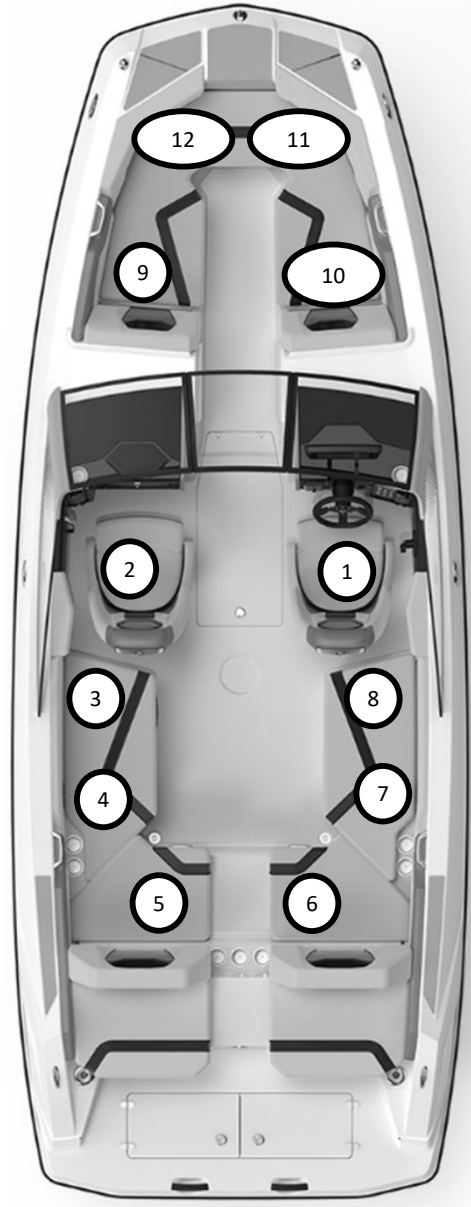

SCARAB JET BOATS

SA
165

SB
195

Note:

Capacity may be affected by where the vessel is registered
Boat may have more seating than capacity, see tag on board.
Numbers do not represent sequence of proper loading
Drawings not to scale

SCARAB JET BOATS

SL
205

SC
215

Note:

Capacity may be affected by where the vessel is registered
Boat may have more seating than capacity, see tag on board.
Numbers do not represent sequence of proper loading
Drawings not to scale

SCARAB JET BOATS

**SG
235**

**SJ
235 OPEN**

Note:
Capacity may be affected by where the vessel is registered
Boat may have more seating than capacity, see tag on board.
Numbers do not represent sequence of proper loading
Drawings not to scale

SCARAB JET BOATS

SD
255

SF
255 OPEN

Note:
Capacity may be affected by where the vessel is registered
Boat may have more seating than capacity, see tag on board.
Numbers do not represent sequence of proper loading
Drawings not to scale